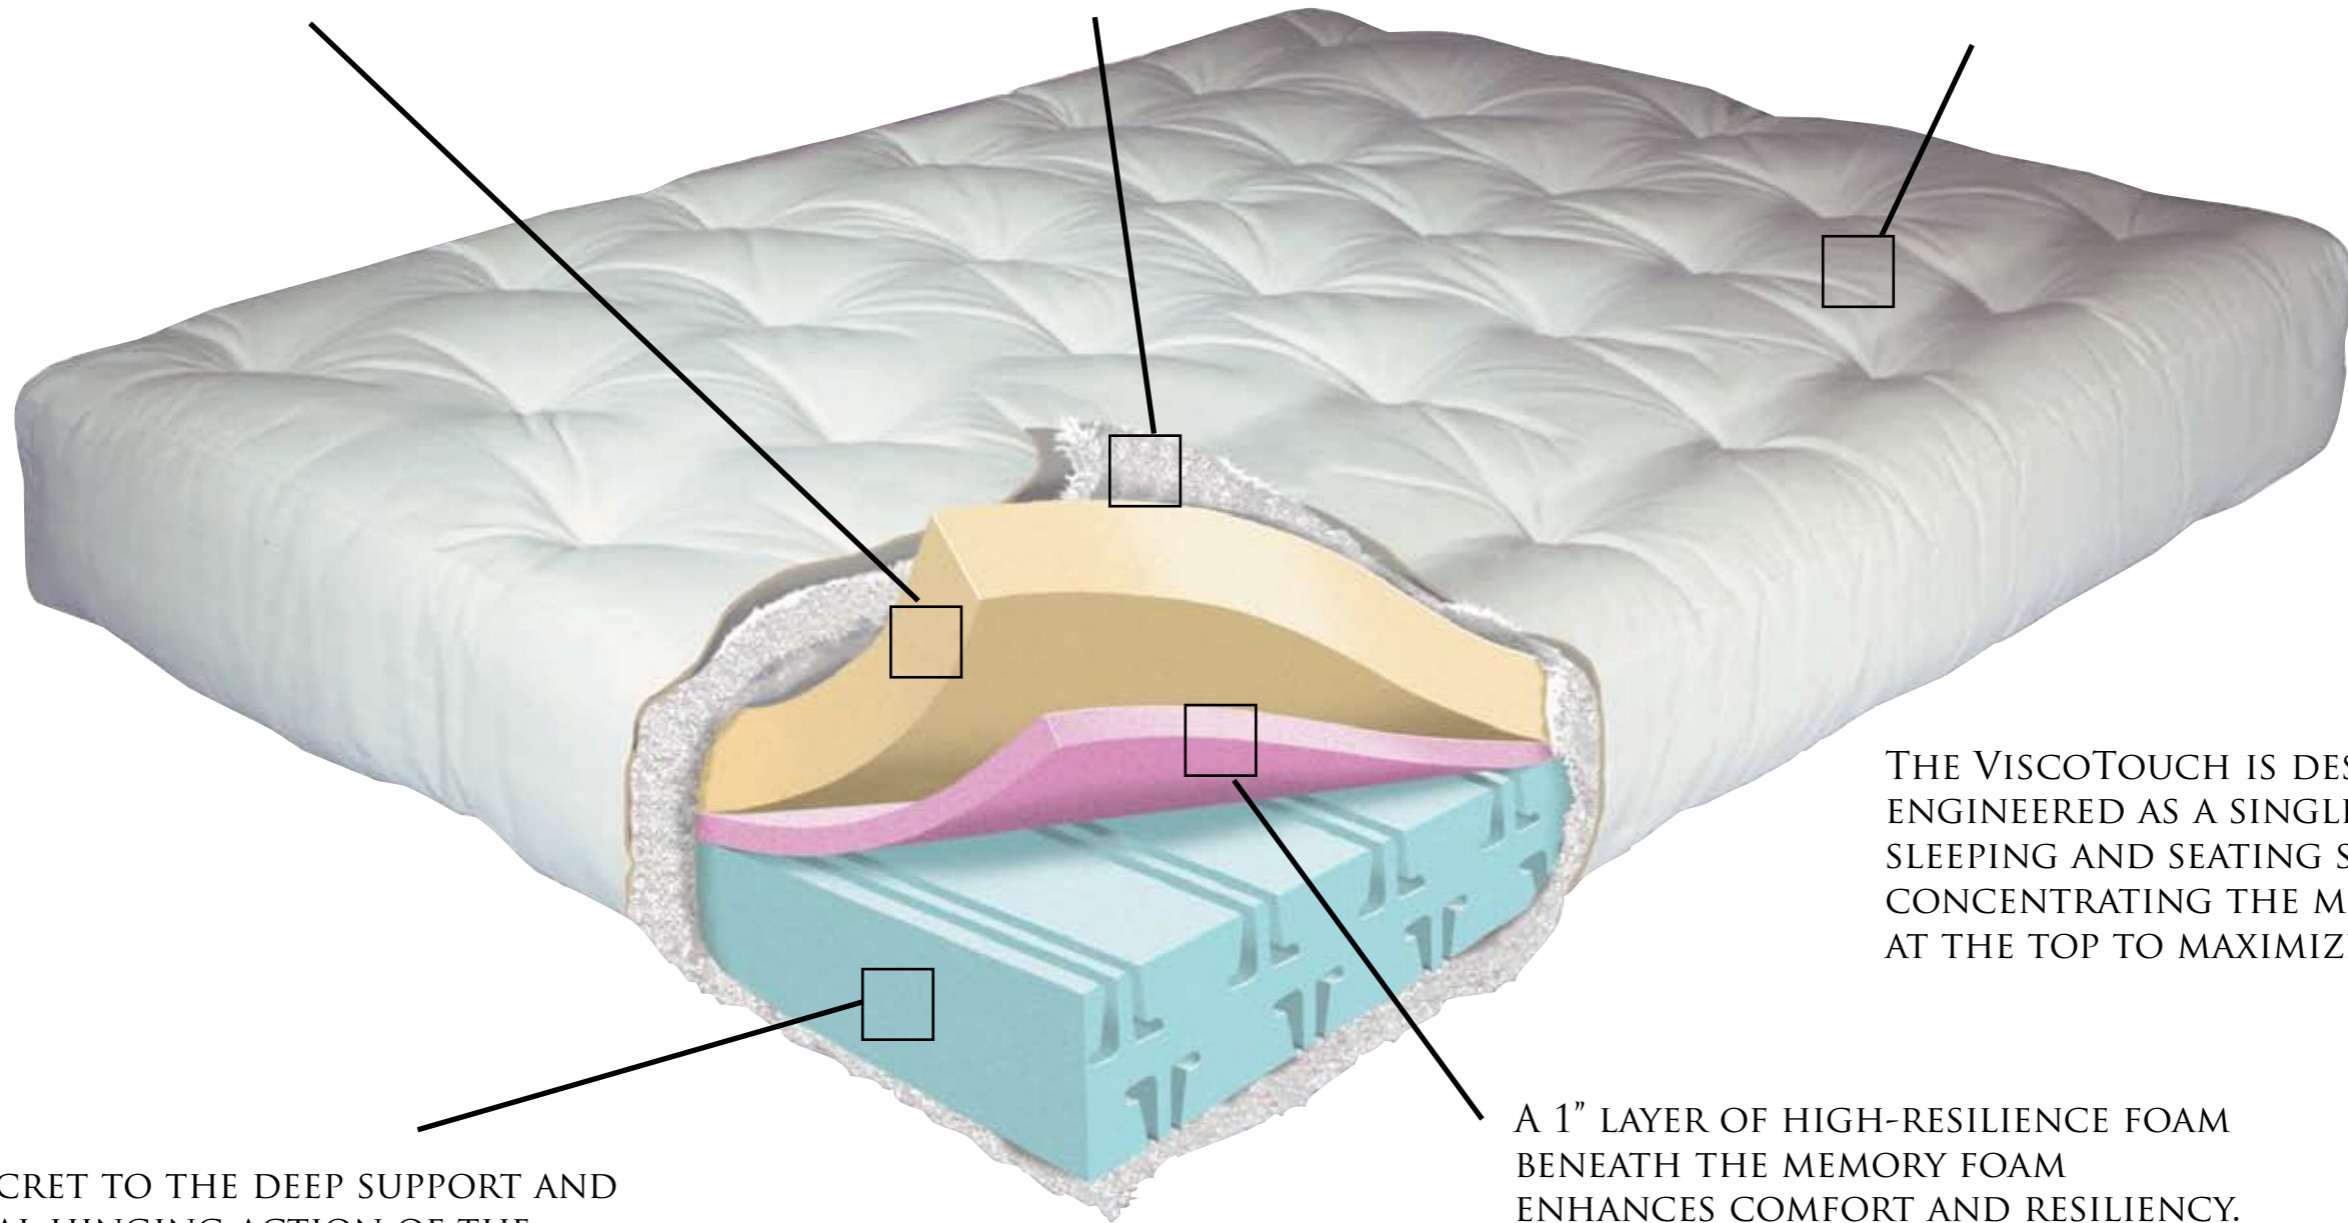

Visco Touch

EXCEPTIONAL COMFORT COMES FROM A FULL 3" LAYER OF PRESSURE-RELIEVING MEMORY FOAM, WHICH ADAPTS TO YOUR BODY'S CONTOURS.

THE VISCO AND FOAM LAYERS ARE COMPLETELY WRAPPED IN A BLANKET OF OUR EXCLUSIVE 100% DENSIFIED POLYESTER FIBER FOR ADDED FEEL AND STABILITY.

OUR FUTONS HAVE 25% MORE LACE TUFTS THAN THE COMPETITION. TUFTS ARE TIED INSIDE THE MATTRESS TO RESIST WEAR.

THE SECRET TO THE DEEP SUPPORT AND NATURAL HINGING ACTION OF THE VISCO TOUCH IS A 4" LAYER OF CUSTOM "CONTOUR CUT" FOAM, GROOVED AND SLOTTED TO REDUCE WEIGHT AND EASE CLOSING TO THE SOFA POSITION.

A 1" LAYER OF HIGH-RESILIENCE FOAM BENEATH THE MEMORY FOAM ENHANCES COMFORT AND RESILIENCY.

THE VISCO TOUCH IS DESIGNED AND ENGINEERED AS A SINGLE-SIDED SLEEPING AND SEATING SURFACE, CONCENTRATING THE MEMORY FOAM AT THE TOP TO MAXIMIZE COMFORT.