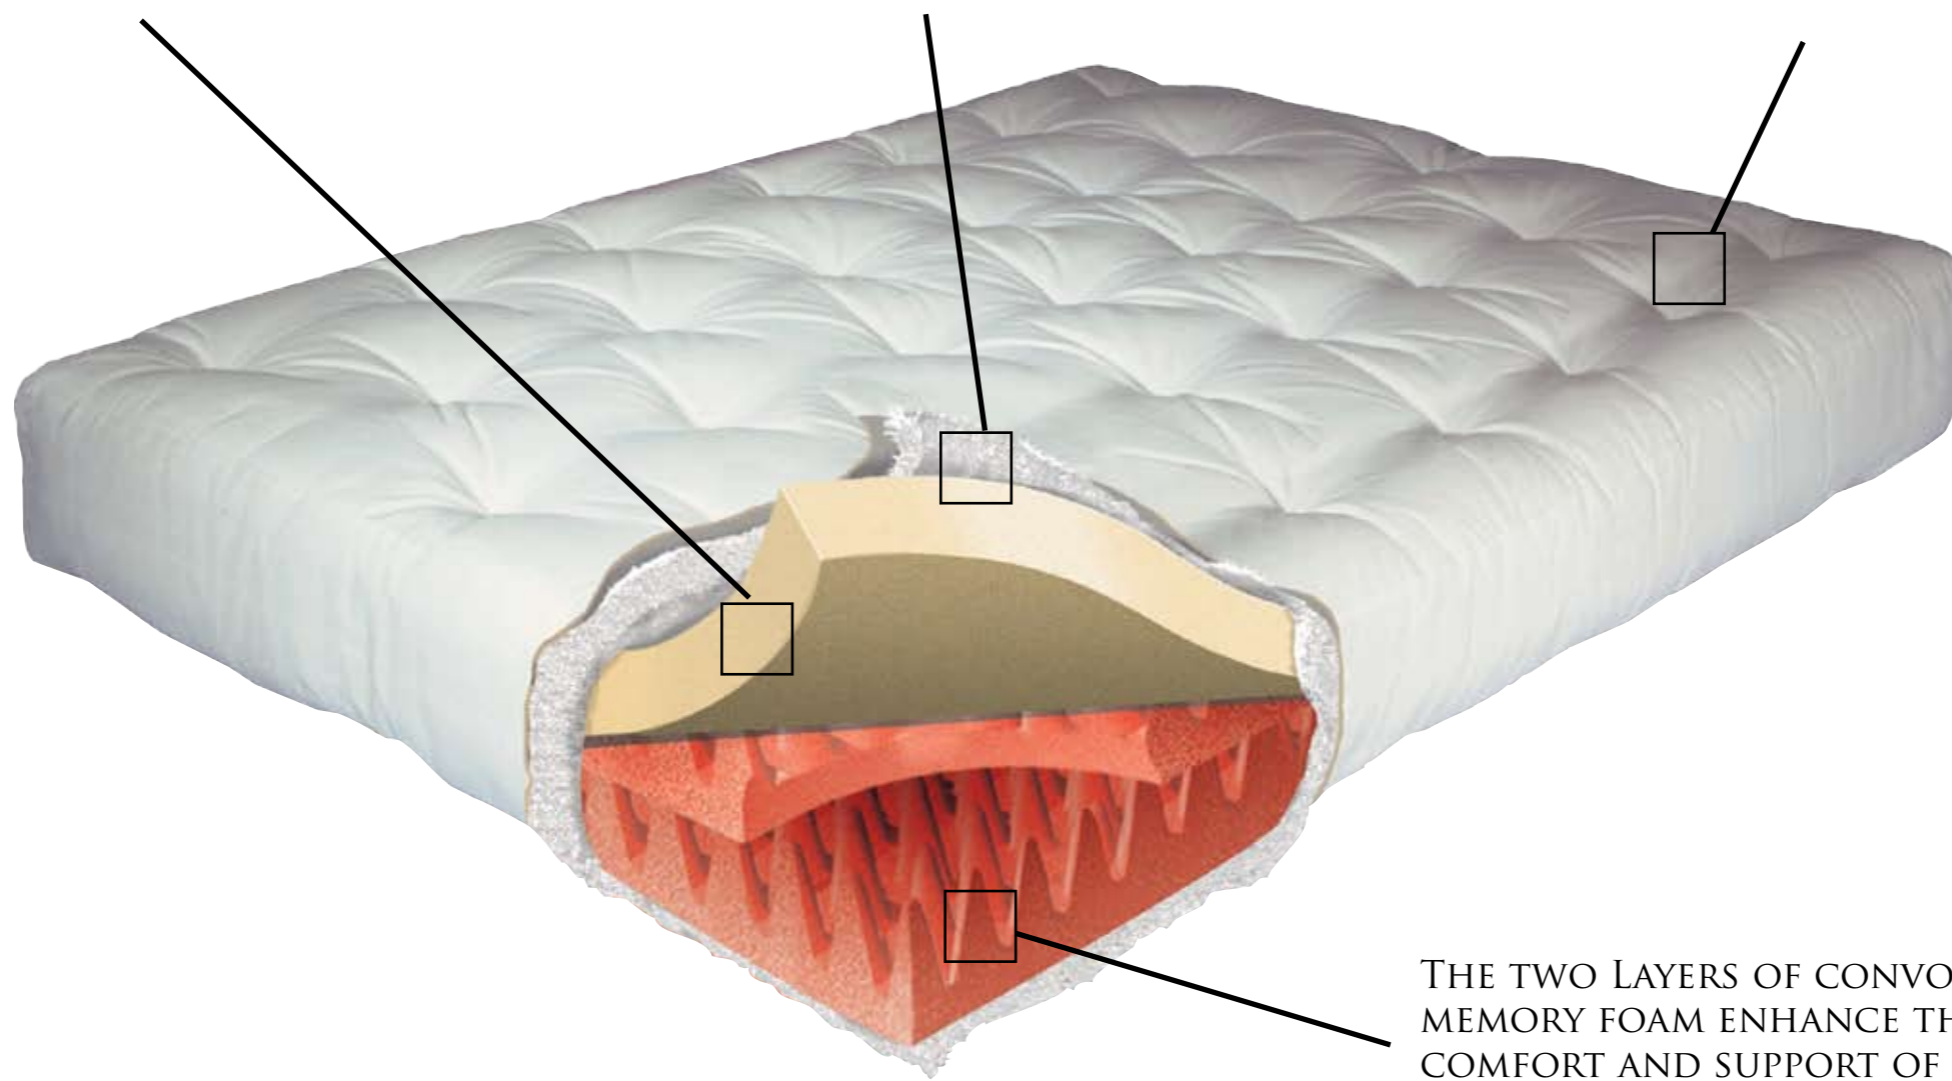

Visco Classic

EXCEPTIONAL COMFORT COMES FROM A FULL 3" LAYER OF PRESSURE-RELIEVING MEMORY FOAM, WHICH ADAPTS TO YOUR BODY'S CONTOURS.

THE MEMORY FOAM AND CONVOLUTED FOAM LAYERS ARE COMPLETELY WRAPPED IN A BLANKET OF OUR EXCLUSIVE 100% DENSIFIED POLYESTER FIBER FOR ADDED FEEL AND STABILITY.

OUR FUTONS HAVE 25% MORE LACE TUFTS THAN THE COMPETITION. TUFTS ARE TIED INSIDE THE MATTRESS TO RESIST WEAR.

THE TWO LAYERS OF CONVOLUTED MEMORY FOAM ENHANCE THE COMFORT AND SUPPORT OF THE MEMORY FOAM

FUTON MATTRESSES BY