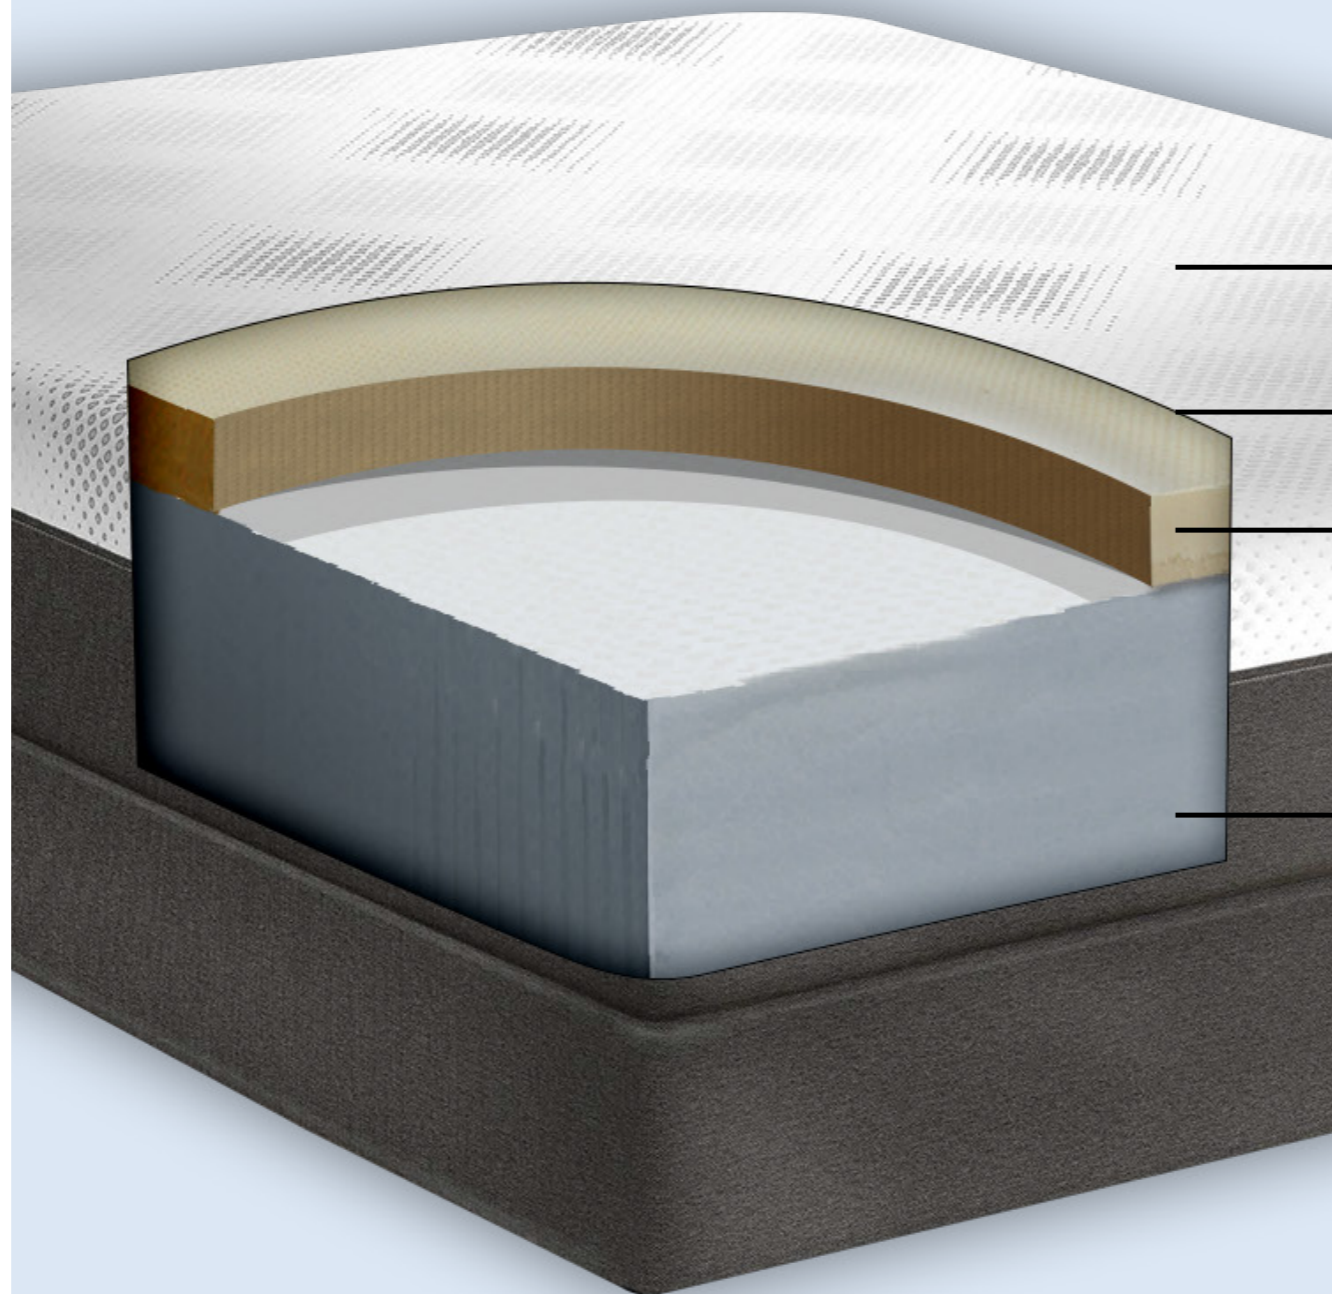

# GOLD BOND S-SERIES *featuring Serene Comfort Foam*

## S-SERIES 8"

**MOTION-FRIENDLY**  
Can be used on an adjustable base  
for added versatility in comfort.

**CERTIPUR-US® CERTIFIED**  
Requires low-emissions for indoor air  
quality. Made without ozone-depleters,  
formaldehyde, lead, mercury and other  
materials of concern.

**BED IN A BOX,  
ROLL PACK TECHNOLOGY**  
Compressed for convenient  
shipping and handling.

FOUR-WAY STRETCH KNIT FABRIC  
WITH WATERFALL EDGE

FIRE BARRIER SOCK

2" OF NEW SERENE COMFORT FOAM

6" OF HIGH-RESILIENCY,  
CERTI-PUR CERTIFIED 1.8 LBS FOAM