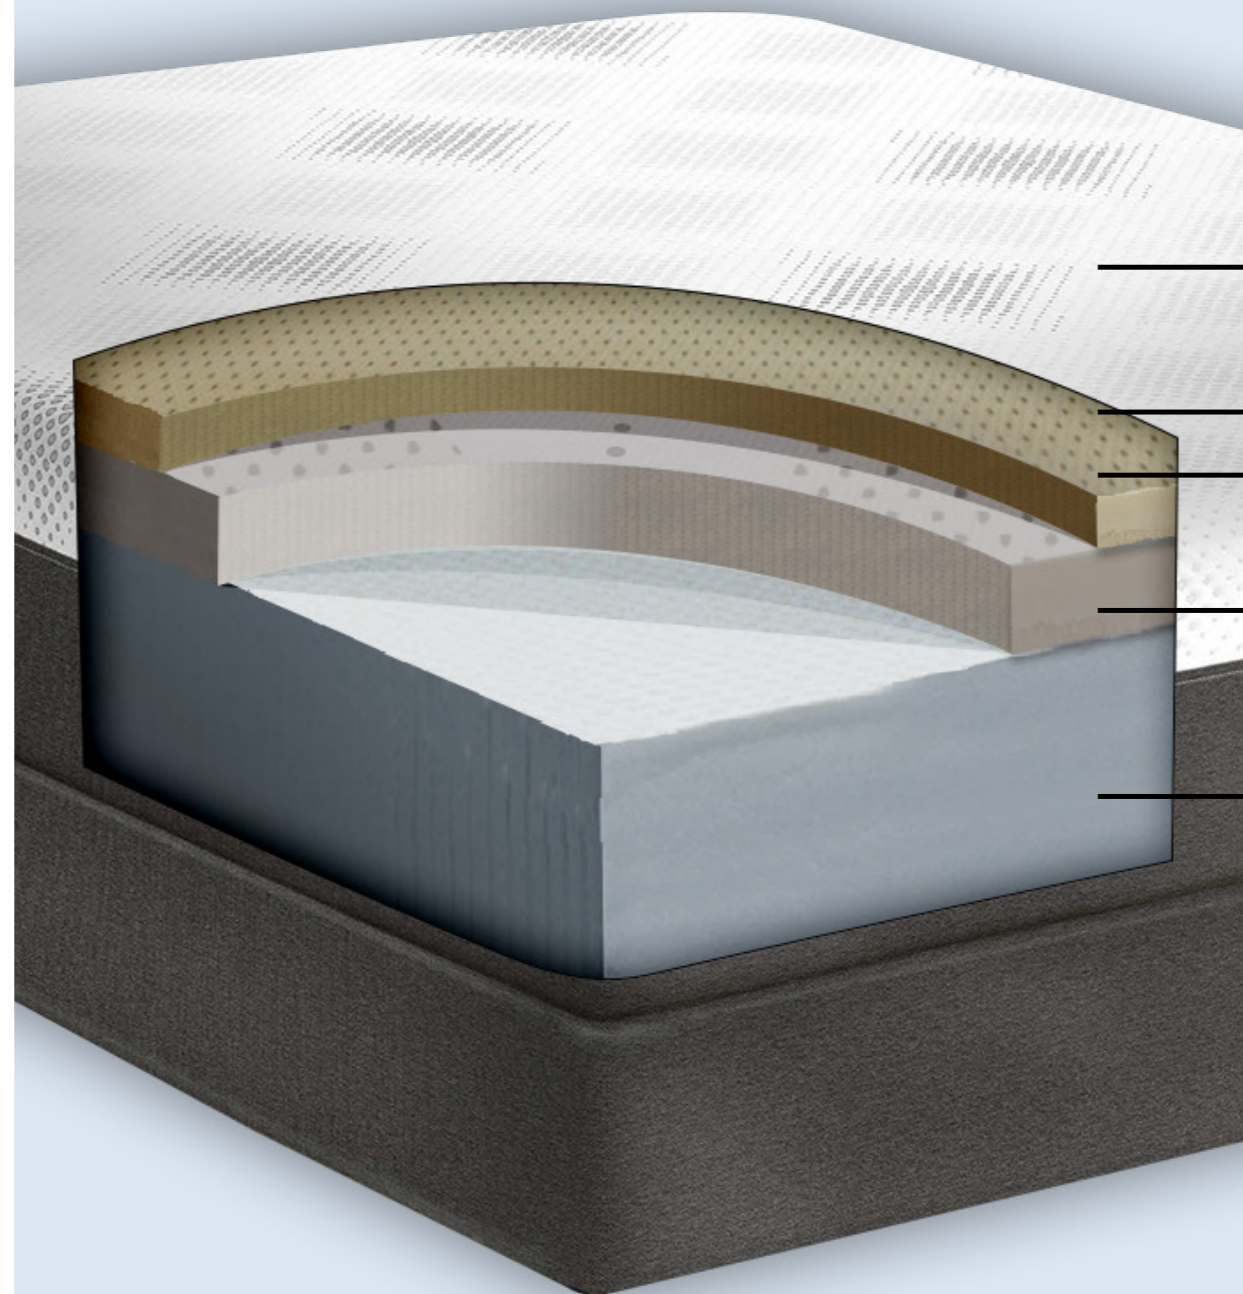

GOLD BOND S-SERIES *featuring Serene Comfort Foam*

S-SERIES 12"

ACTIVE AIR HOLE PUNCH TECHNOLOGY

Heat and humidity pass quickly through the material and comfortably away from the skin.

AVENA COMFORT FOAM

More comfortable and supportive than memory foam, sleeps cool, 100% recyclable, hypo-allergenic,

MOTION-FRIENDLY

Can be used on adjustable base for versatility in comfort.

CERTIPUR-US® CERTIFIED

Requires low-emissions for indoor air quality. Made without ozone-depleters, formaldehyde, lead, mercury and other materials of concern.

BED IN A BOX, ROLL PACK TECHNOLOGY

Compressed for convenient shipping and handling.

FOUR-WAY STRETCH KNIT FABRIC WITH WATERFALL EDGE

FIRE BARRIER SOCK

2.5" OF NEW SERENE COMFORT FOAM HOLE PUNCHED

2" OF AVENA COMFORT FOAM

7.5" OF HIGH-RESILIENCY, CERTI-PUR CERTIFIED 1.8 LBS FOAM

MATTRESSES BY