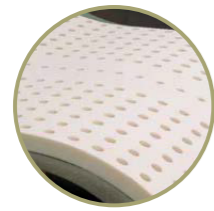

GOLD BOND S-SERIES *featuring Serene Comfort Foam*

S-SERIES 12"

ACTIVE AIR HOLE PUNCH TECHNOLOGY

Heat and humidity pass quickly through the material and comfortably away from the skin.

AVENA COMFORT FOAM

More comfortable and supportive than memory foam, sleeps cool, 100% recyclable, hypo-allergenic,

BED IN A BOX, ROLL PACK TECHNOLOGY

Compressed for convenient shipping and handling.

FOUR-WAY STRETCH KNIT FABRIC WITH WATERFALL EDGE

FIRE BARRIER SOCK

2.5" OF NEW SERENE COMFORT FOAM HOLE PUNCHED

2" OF AVENA COMFORT FOAM