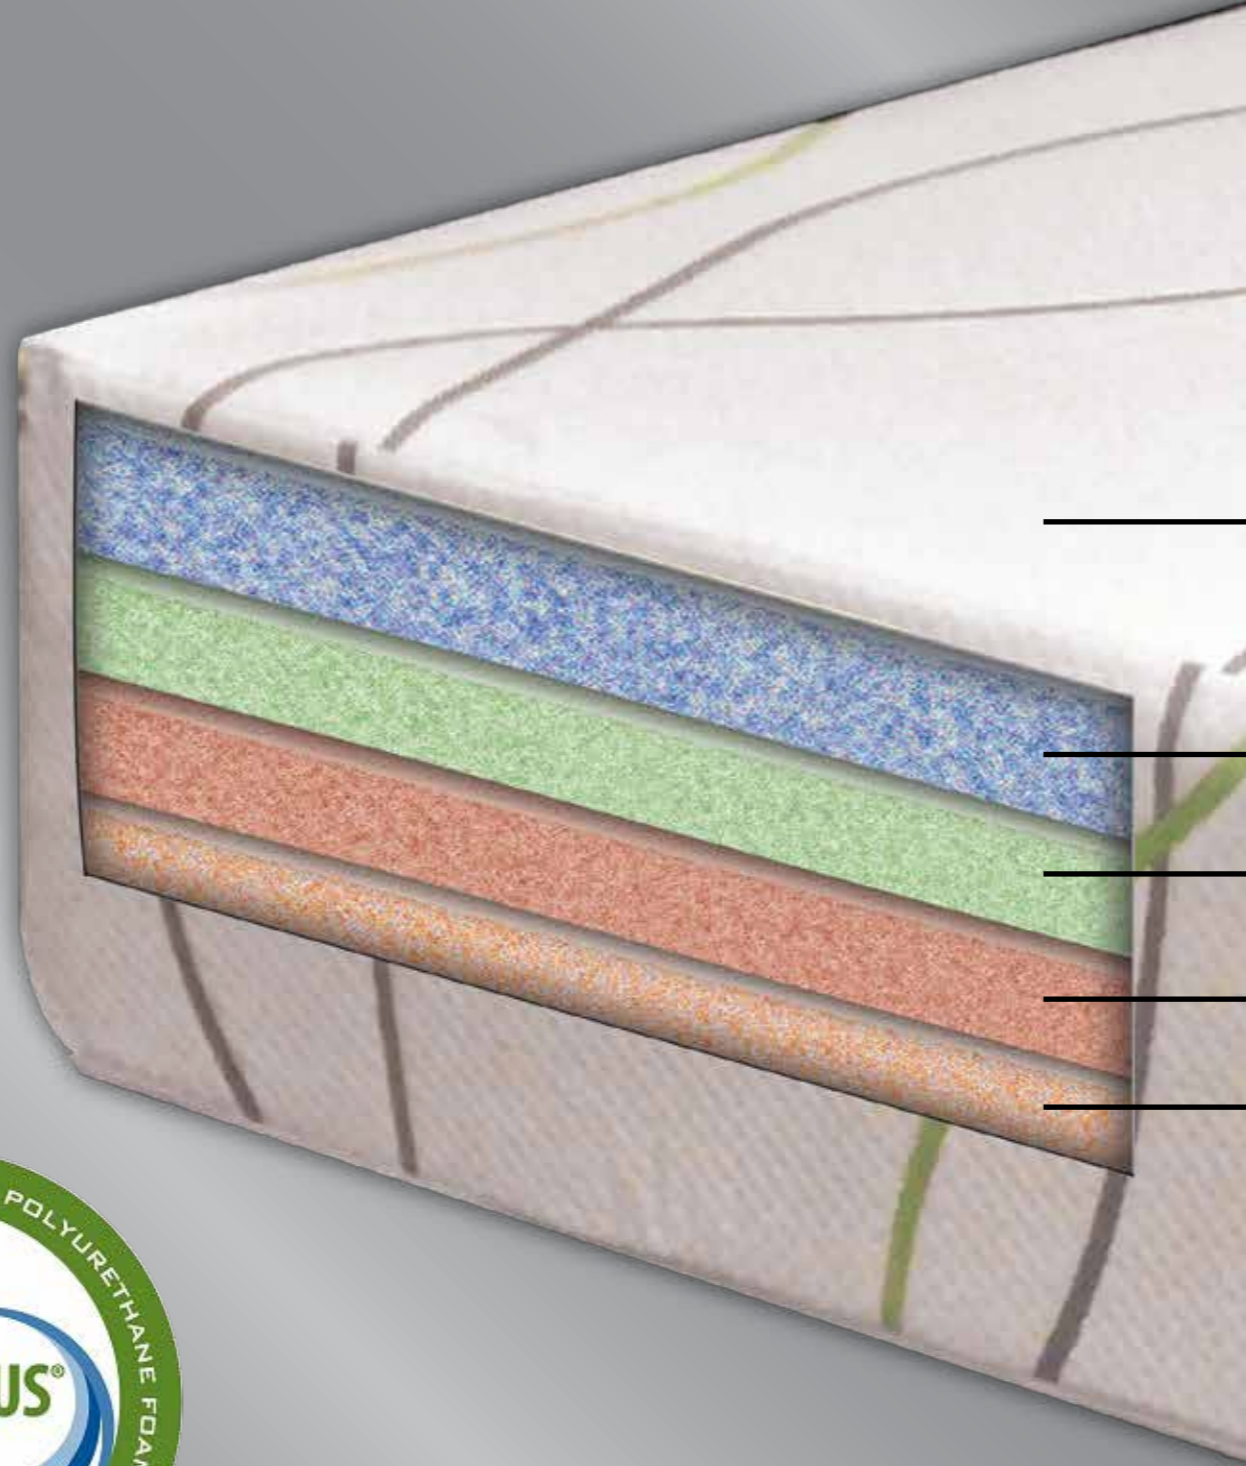

# 13" Eco Gel COOL RESPONSE GEL FOAM

STRETCH KNIT ZIPPER COVER

3" 4LBS COOL RESPONSE  
GEL FOAM TOPPER

2" 3LBS MEMORY FOAM

2" TRANSITION FOAM LAYER

6" HD POLY FOAM BASE

## MATTRESSES BY