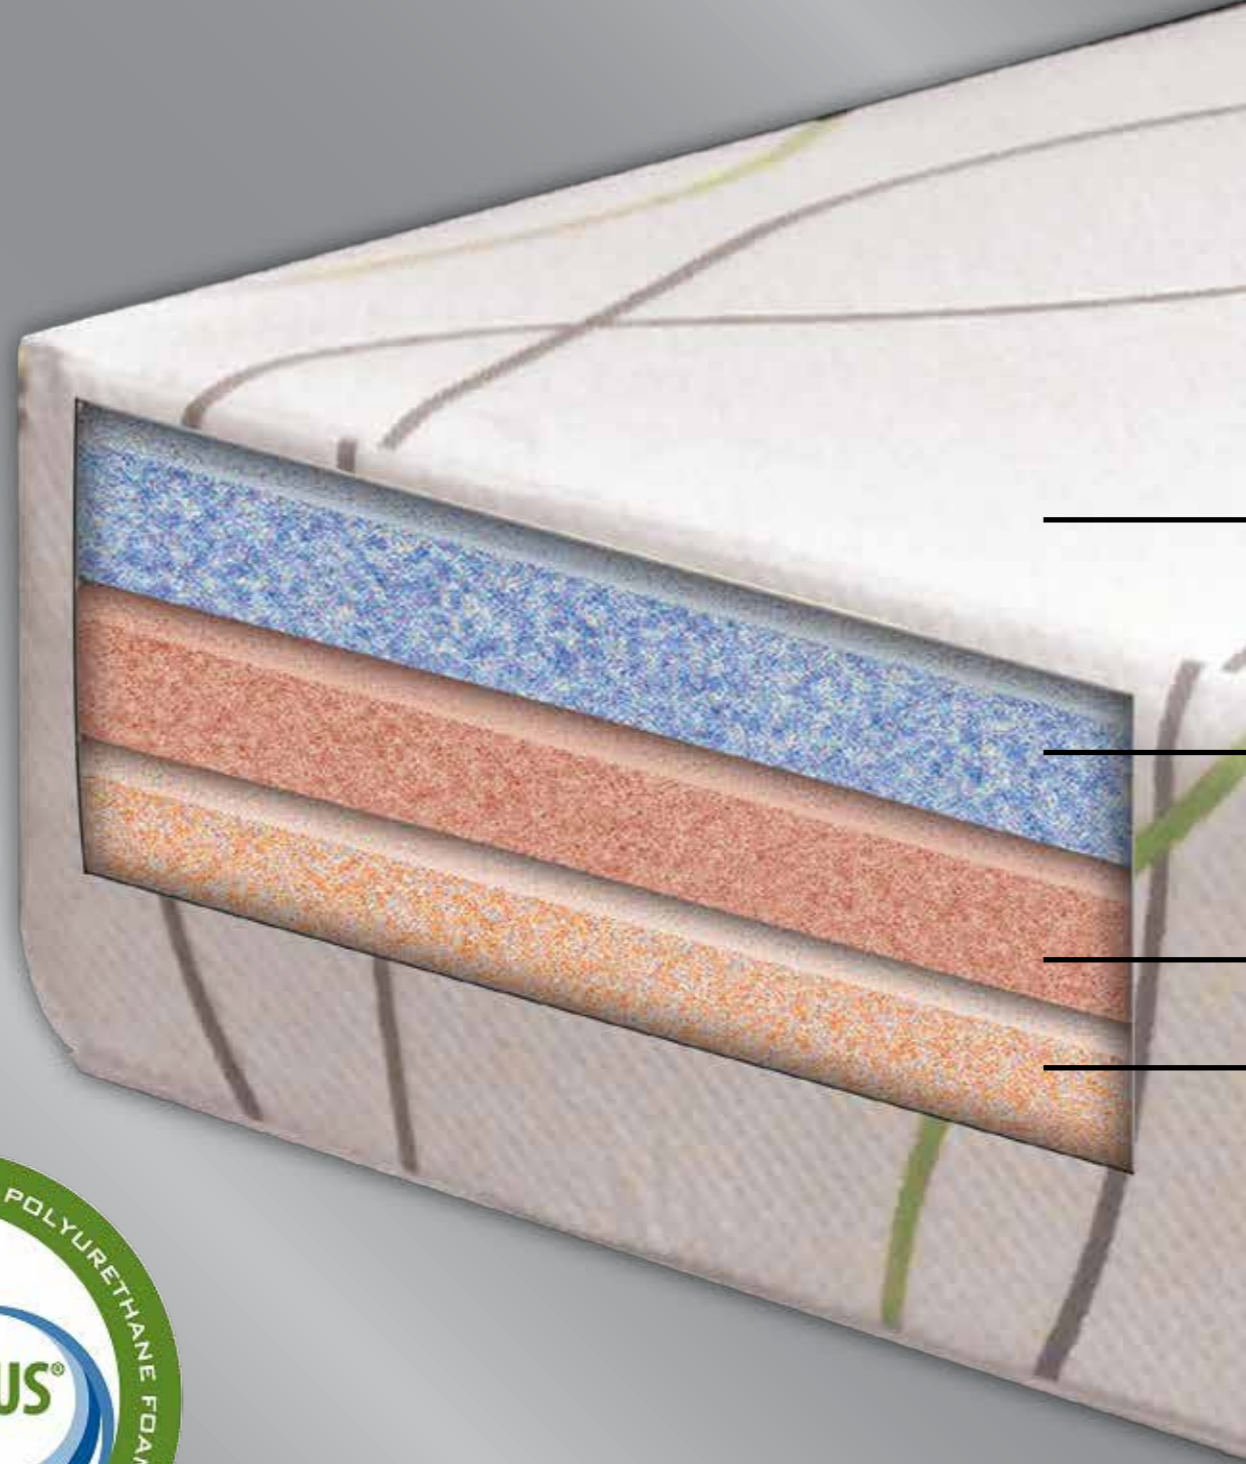

10" Eco Gel COOL RESPONSE GEL FOAM

STRETCH KNIT ZIPPER COVER

2" 4LBS COOL RESPONSE GEL FOAM TOPPER

2" TRANSITION FOAM LAYER

6" HD POLY FOAM BASE

MATTRESSES BY